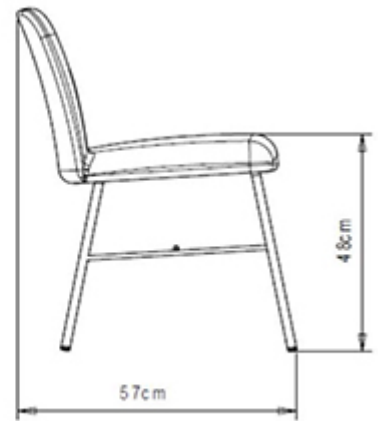

Myra 652

MYRA COLLECTION:

Myra 652, Myra 653, Myra 654, Myra 654B, Myra 655, Myra 656, Myra 657, Myra 658, Myra 658B, Myra 659, Myra 660, Myra 667, Myra 668, Myra 669, Myra 674, Myra 675, Myra 676,

4-leg chair with steel frame and shell upholstered in fabric. Available in polyurethane injected foam in compliance with UK fire regulations. 

WEIGHT

7,1 Kg

PACK

0,33 m³

PIECES PER BOX

2

FRAMES

AC STEEL