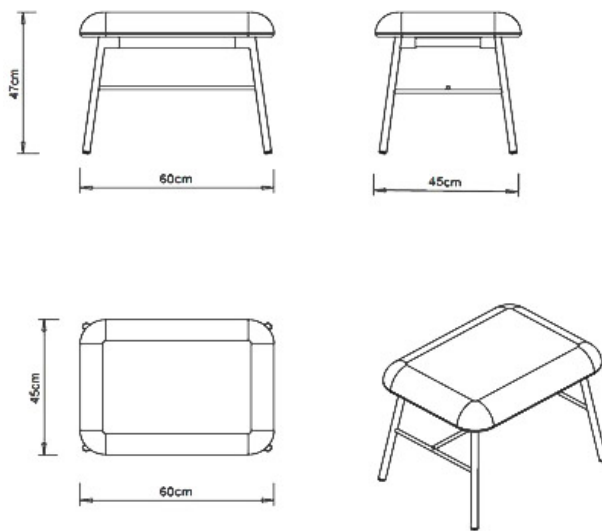

MYRA LOW BAR STOOL

ATFUSF360

The Myra low stool features a powder coated metal frame which can be upholstered in any fabric or leather. 14 powdercoat finishes available.

One seat bench with 4 legs steel frame and upholstered seat.

| WEIGHT | PACK | PIECES PER BOX |
|--------|---------------------|----------------|
| 6,9 Kg | 0,14 m ³ | 1 |

FRAMES

AC STEEL

RAL 9005
VR Jet black

RAL 9005
VR Matt Jet Black

RAL 9016
VR Traffic white

RAL 9010
VR Pure white